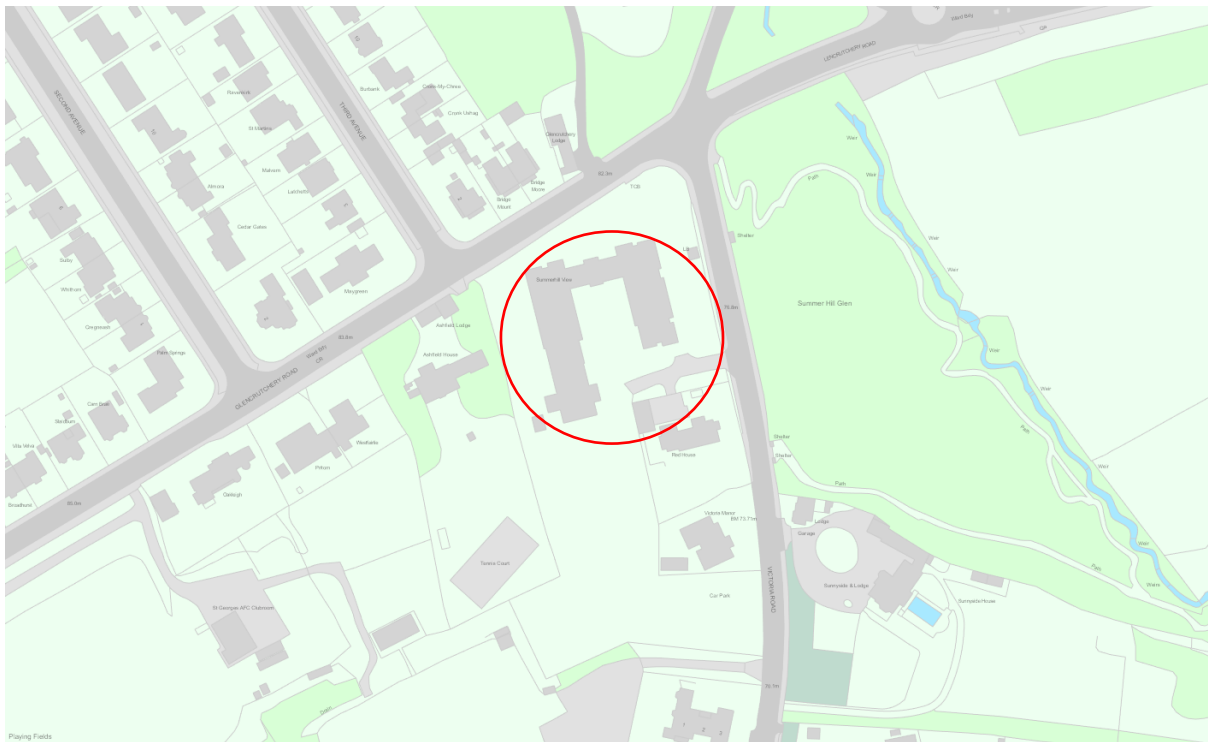

Douglas venue - Summerhill View is on the corner of Glencrutchery Road and Victoria Road, Douglas.

[Bus information for Victoria Road.](#)

[Bus information for Glencrutchery Road.](#)