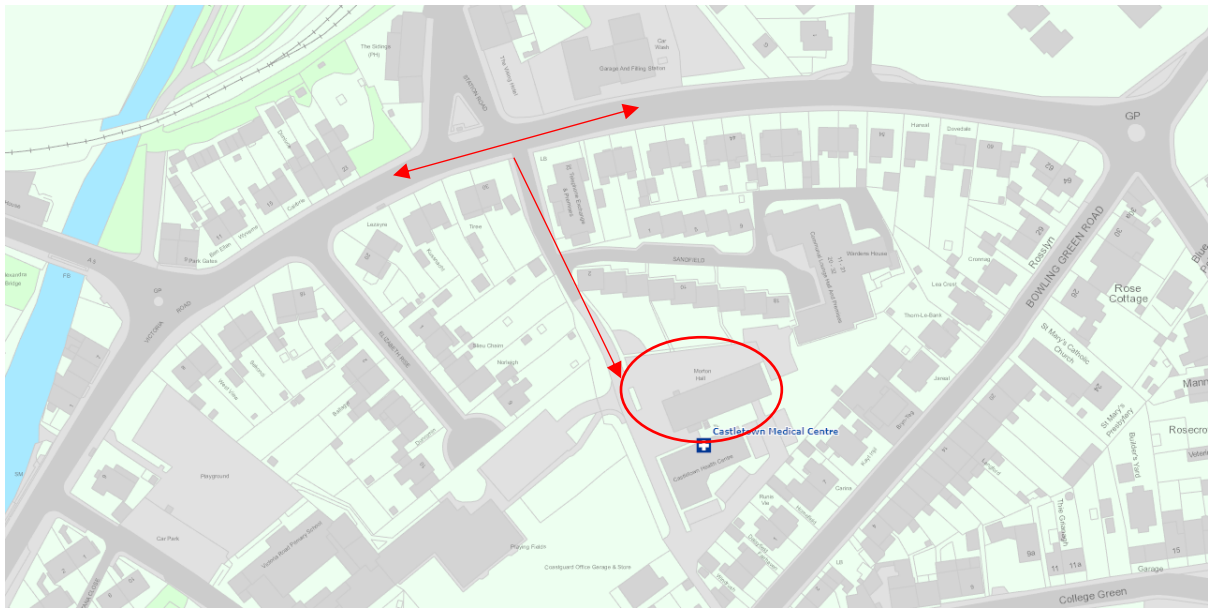

Castletown venue – Morton Hall, Victoria Road, Castletown. Heading along the main road into Castletown, opposite the petrol garage, turn onto Victoria Road. Morton Hall is approximately 50 metres ahead.

[Bus information for Castletown.](#)