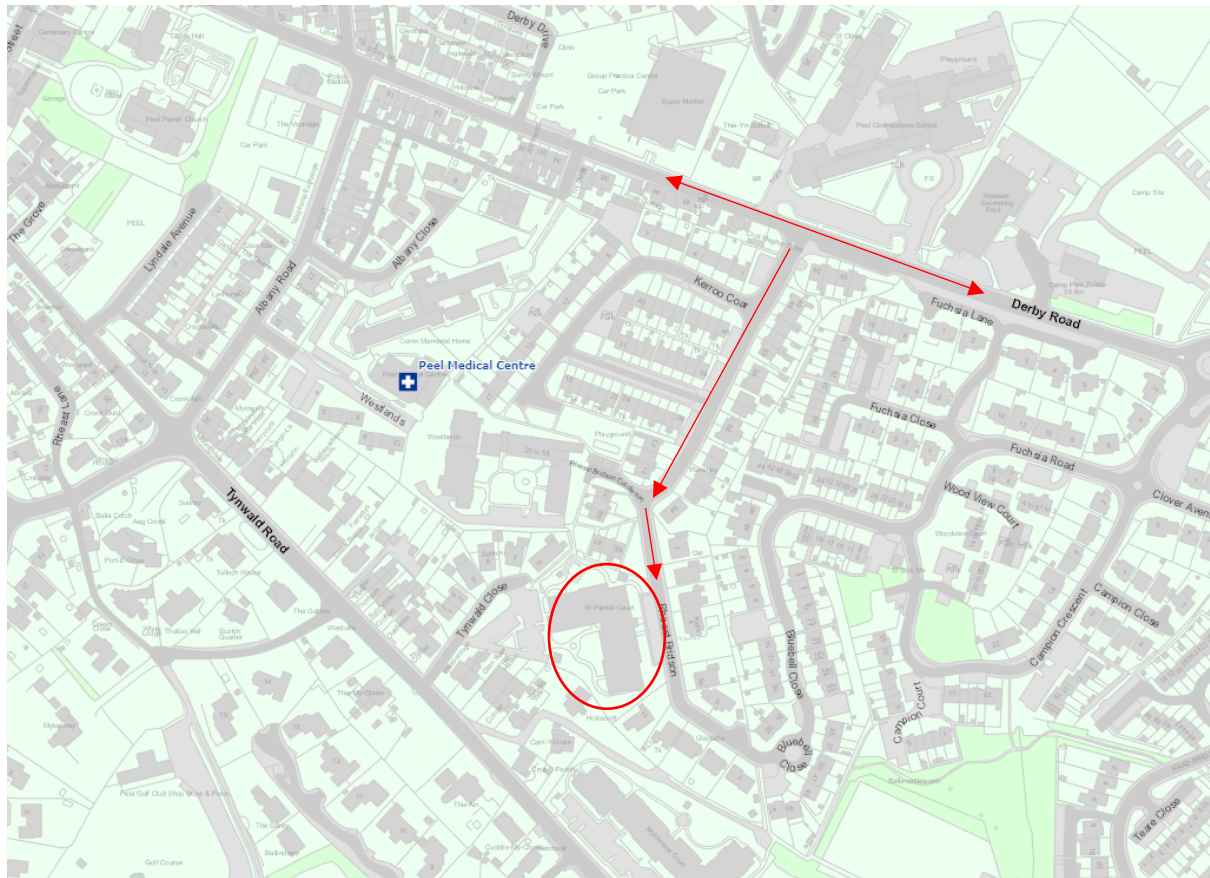

Peel venue – St Patrick’s Court, Rheast Bridson, Peel. Enter the housing estate, Kerro Coar Road, opposite Peel Clothworkers’ School. Follow the road to the left onto Rheast Bridson. St Patrick’s Court is approximately 50 metres ahead on the left hand side.

[Bus information for Peel.](#)